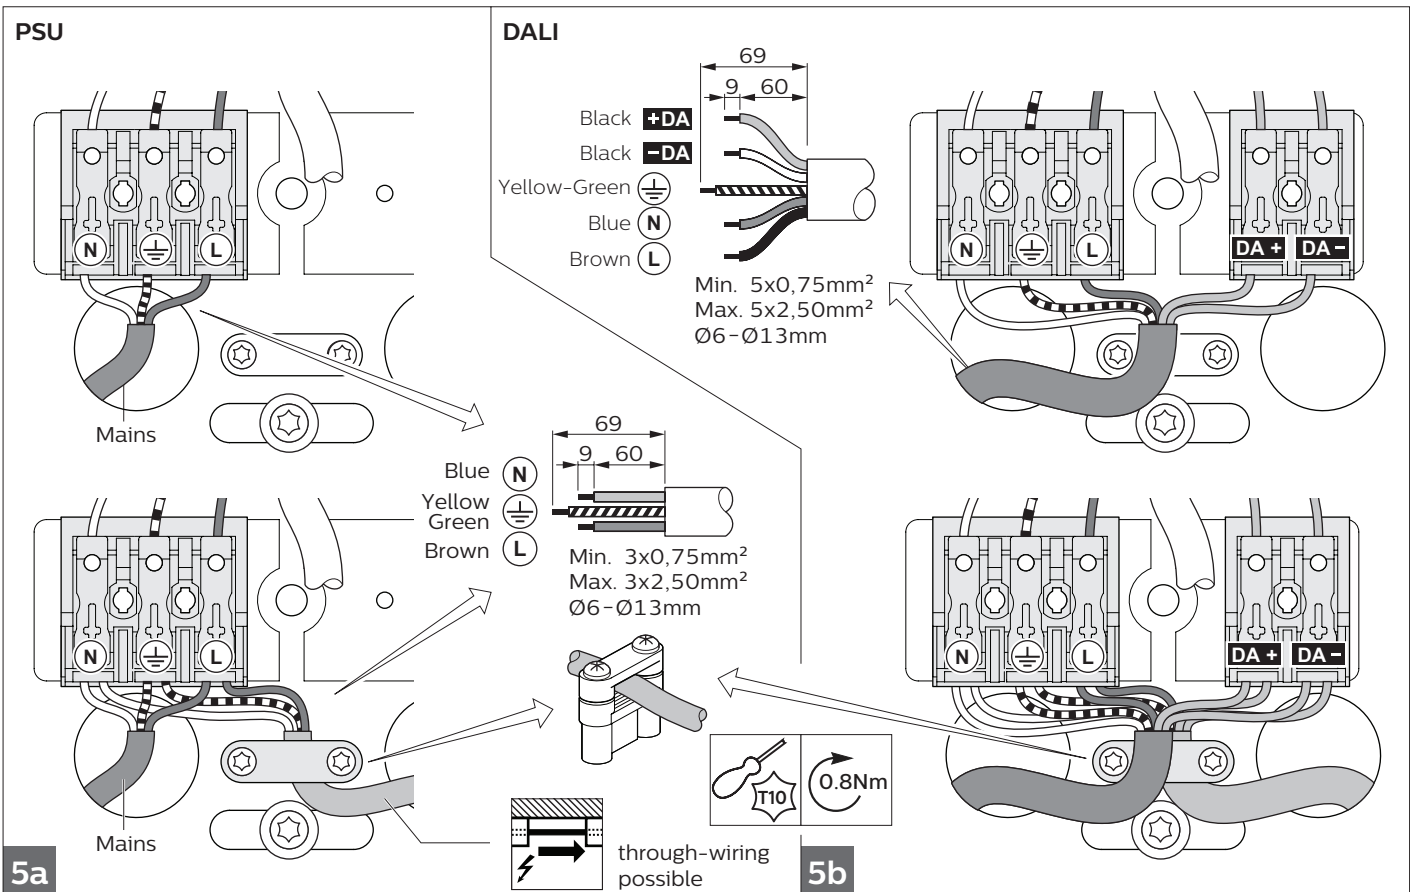

PHILIPS

Telecaster BA Series

220V
240V

50Hz
60Hz

IK02

IP20

Max. 35°C
Min. 10°C

GLOW WIRE
650°C

	Lumen (Lm)	CCT (K)	Driver	P (W)	Through-wiring	
TC BA S LED22S/XXX WR XX	2200	830/840	PSU/PSD	21.0	•	2.2
TC BA T LED22S/XXX WR XX			PSU		-	
TC BA S LED27S/XXX WB XX	2700	830/840	PSU/PSD	24.5	•	1.7
TC BA T LED27S/XXX WB XX			PSU		-	
TC BA S LED22S/XXX VWB CL	2200	830/840	PSU/PSD	21.0	•	1.7
TC BA T LED22S/XXX VWB CL			PSU		-	
TC BA X LEDXXS/XXX WR XX					•	2.2
TC BA X LEDXXS/XXX WB XX	on demand	on demand	PSU/PSD	on demand	•	1.7
TC BA X LEDXXS/XXX VWB CL					•	1.7

Track version assemble

GLOBAL Trac connecting diagrams.

This product is designed for GLOBAL Trac. Please contact relevant product specialist for compatibility with other track types.

A GLOBAL Trac Pro PSU GA69 230V, 6A

B 3-phase, 3-circuit Supply

C 3-phase, 3-phase Supply

- The luminaire shall be installed by a qualified electrician and wired in accordance with the latest IEE electrical regulations or the national requirements.
- This luminaire is not suitable for use as emergency lighting.
- The light source of this luminaire is not replaceable; when the light source reaches its end of life the whole luminaire shall be replaced.
- If the external flexible cable or cord of this luminaire is damaged, it shall be exclusively replaced by the manufacturer or his service agent or a similar qualified person in order to avoid a hazard.
- Clean with dry cloth.