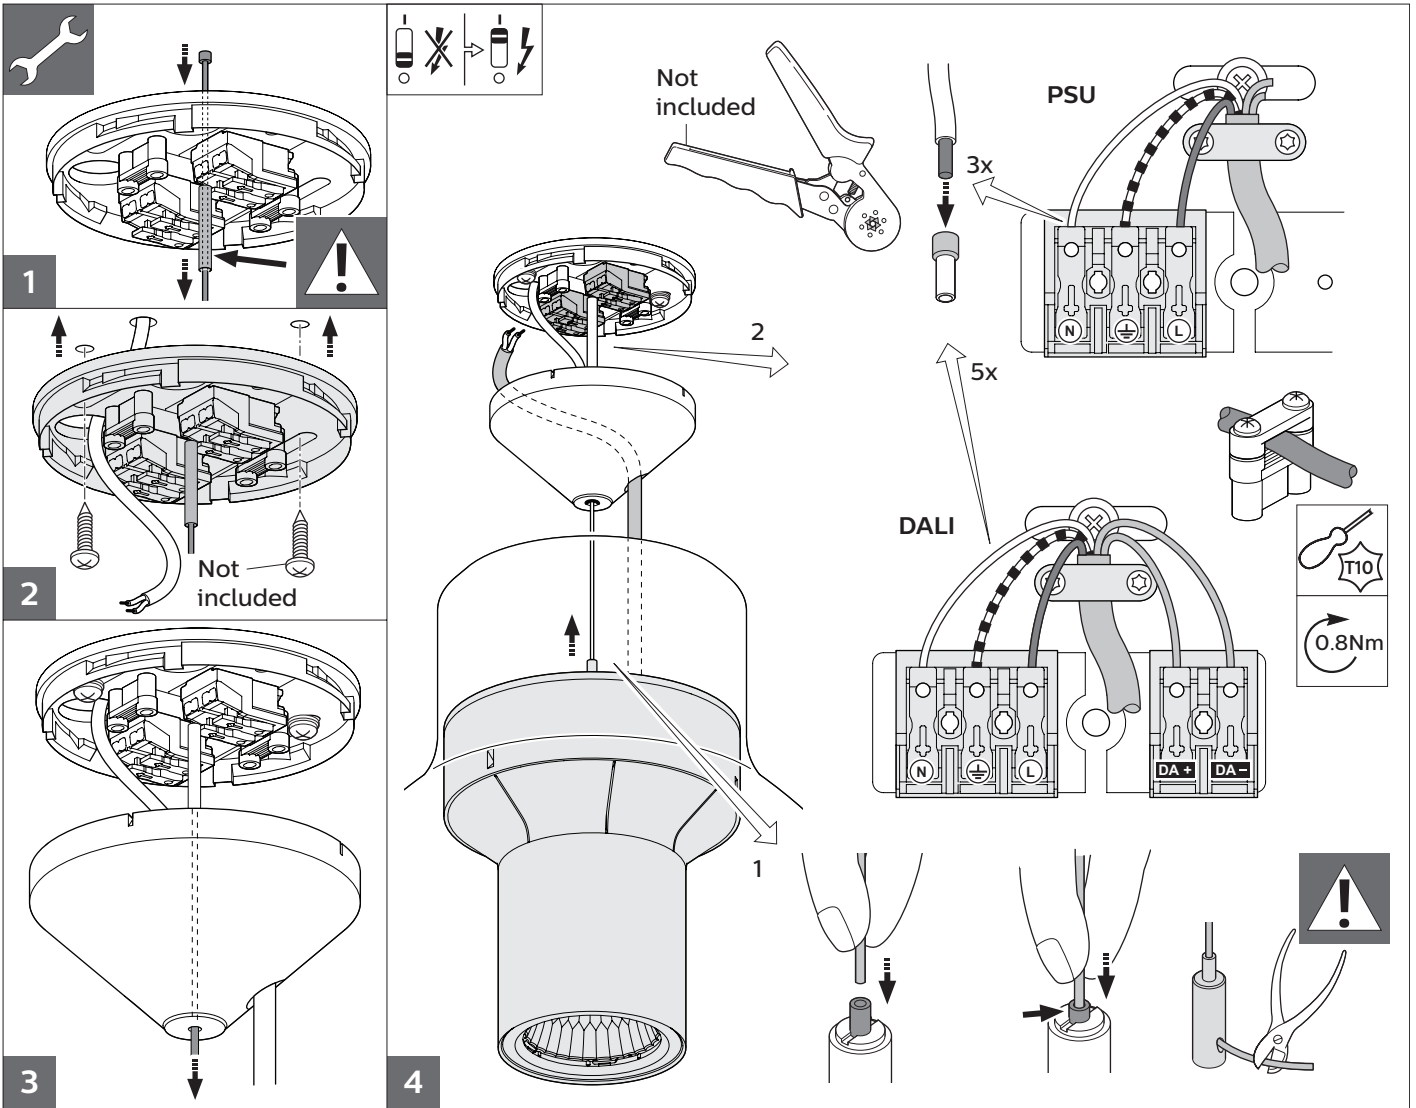

PHILIPS

Telecaster BA Series

220V
240V

50Hz
60Hz

IK02

IP20

Max. 35°C
Min. 10°C

GLOW WIRE
650°C

	Lumen (Lm)	CCT (K)	Driver	P (W)	Through-wiring	
TC BA S LED22S/XXX WR XX	2200	830/840	PSU/PSD	21.0	•	2.2
TC BA T LED22S/XXX WR XX			PSU		-	
TC BA S LED27S/XXX WB XX	2700	830/840	PSU/PSD	24.5	•	1.7
TC BA T LED27S/XXX WB XX			PSU		-	
TC BA S LED22S/XXX VWB CL	2200	830/840	PSU/PSD	21.0	•	1.7
TC BA T LED22S/XXX VWB CL			PSU		-	
TC BA X LEDXXS/XXX WR XX					•	2.2
TC BA X LEDXXS/XXX WB XX	on demand	on demand	PSU/PSD	on demand	•	1.7
TC BA X LEDXXS/XXX VWB CL					•	1.7

Track version assemble

GLOBAL Trac connecting diagrams.

This product is designed for GLOBAL Trac. Please contact relevant product specialist for compatibility with other track types.

A GLOBAL Trac Pro PSU GA69 230V, 6A

B 3-phase, 3-circuit Supply

C 3-phase, 3-phase Supply

- The luminaire shall be installed by a qualified electrician and wired in accordance with the latest IEE electrical regulations or the national requirements.
- This luminaire is not suitable for use as emergency lighting.
- The light source of this luminaire is not replaceable; when the light source reaches its end of life the whole luminaire shall be replaced.
- If the external flexible cable or cord of this luminaire is damaged, it shall be exclusively replaced by the manufacturer or his service agent or a similar qualified person in order to avoid a hazard.
- Clean with dry cloth.