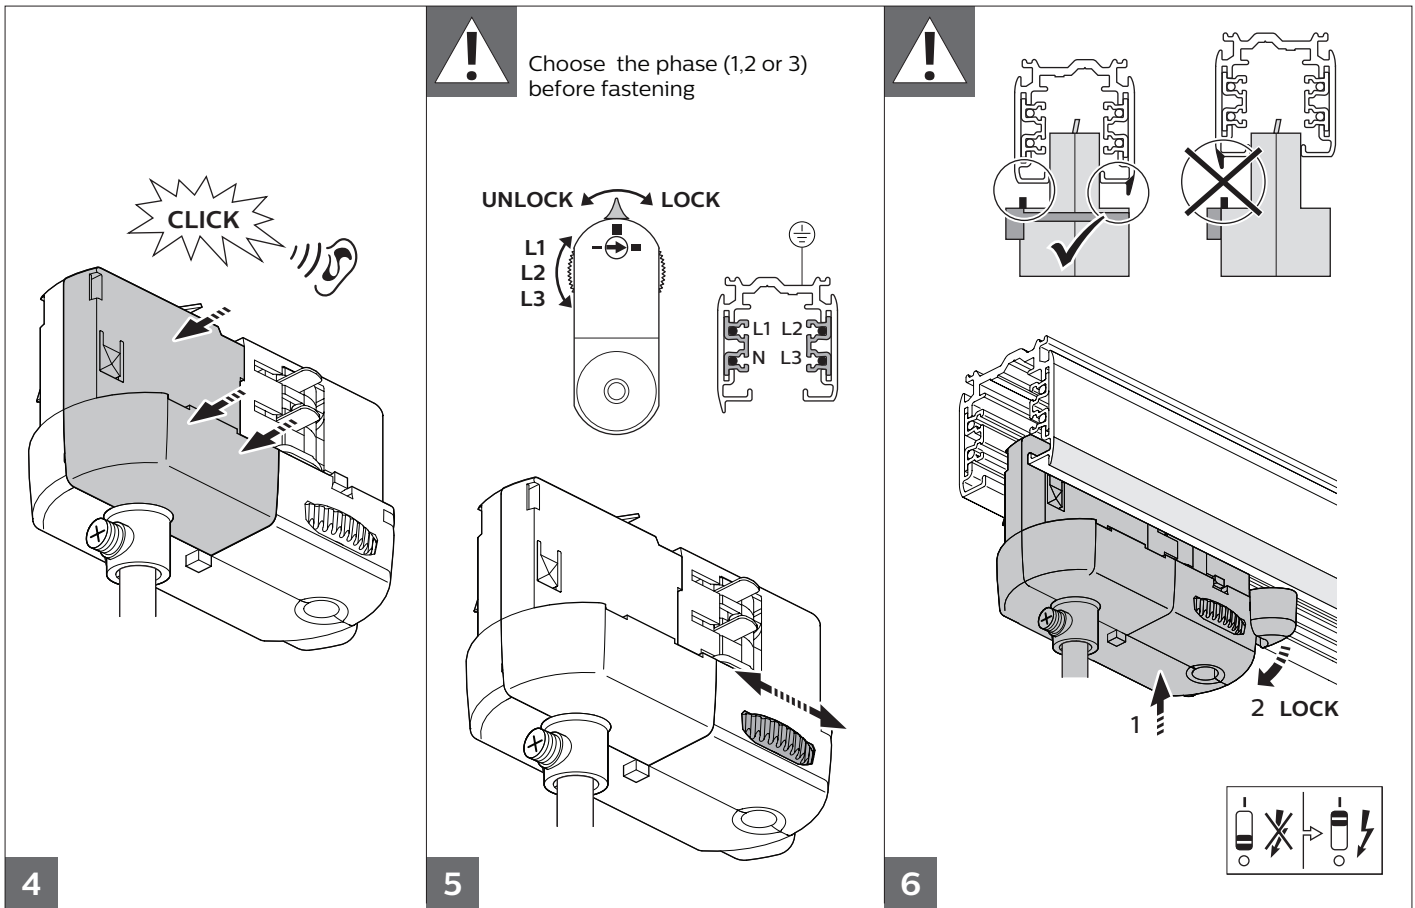

Track version assemble

GLOBAL Trac connecting diagrams.

This product is designed for GLOBAL Trac. Please contact relevant product specialist for compatibility with other track types.

A GLOBAL Trac Pro PSU GA69 230V, 6A

B 3-phase, 3-circuit Supply

C 3-phase, 3-phase Supply

- The luminaire shall be installed by a qualified electrician and wired in accordance with the latest IEE electrical regulations or the national requirements.
- This luminaire is not suitable for use as emergency lighting.
- The light source of this luminaire is not replaceable; when the light source reaches its end of life the whole luminaire shall be replaced.
- If the external flexible cable or cord of this luminaire is damaged, it shall be exclusively replaced by the manufacturer or his service agent or a similar qualified person in order to avoid a hazard.
- Clean with dry cloth.