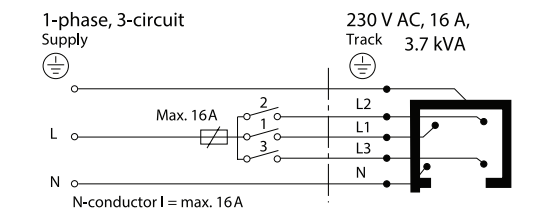

A GLOBAL Trac Pro PSU GA69 230V, 6A