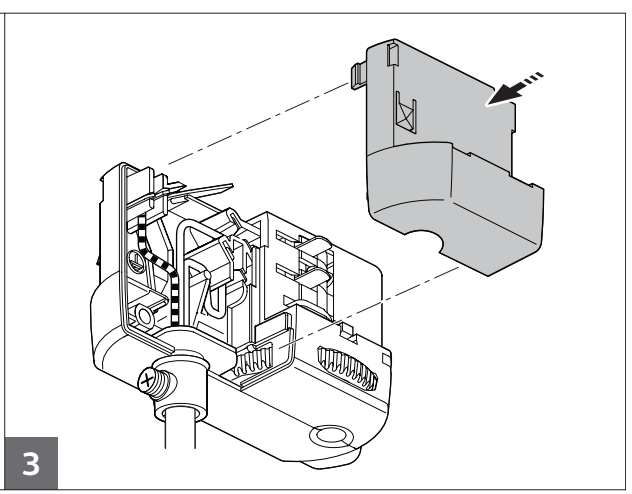

Track version assemble

GLOBAL Trac connecting diagrams.

This product is designed for GLOBAL Trac. Please contact relevant product specialist for compatibility with other track types.

A GLOBAL Trac Pro PSU GA69 230V, 6A

B 3-phase, 3-circuit Supply

C 3-phase, 3-phase Supply

- The luminaire shall be installed by a qualified electrician and wired in accordance with the latest IEE electrical regulations or the national requirements.
- This luminaire is not suitable for use as emergency lighting.
- The light source of this luminaire is not replaceable; when the light source reaches its end of life the whole luminaire shall be replaced.
- If the external flexible cable or cord of this luminaire is damaged, it shall be exclusively replaced by the manufacturer or his service agent or a similar qualified person in order to avoid a hazard.
- Clean with dry cloth.