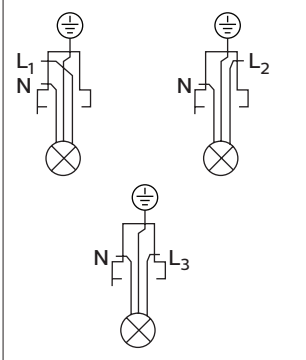

Track version assemble

GLOBAL Trac connecting diagrams.

This product is designed for GLOBAL Trac. Please contact relevant product specialist for compatibility with other track types.