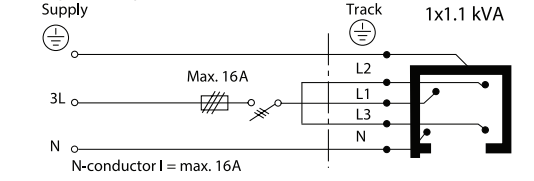

C 3-phase, 3-phase Supply