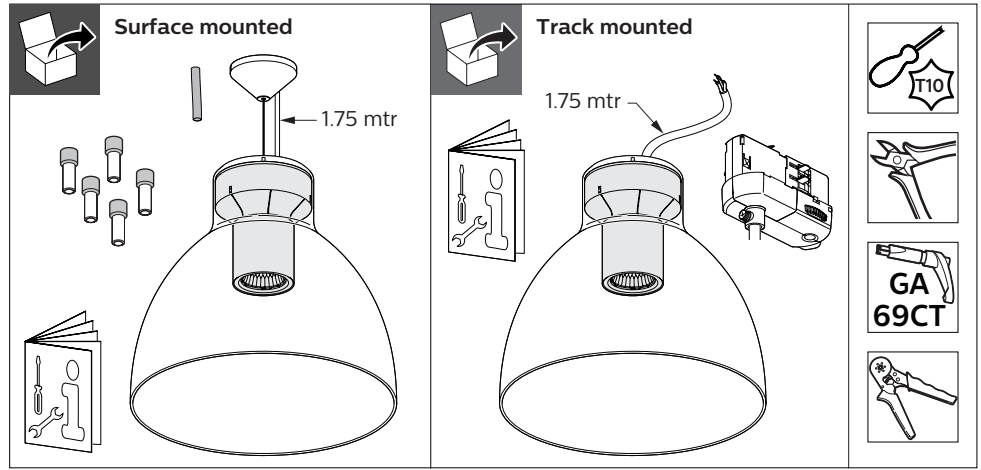

PHILIPS

Telecaster BA Series

220V
240V

50Hz
60Hz

IK02

IP20

Max. 35°C
Min. 10°C

GLOW WIRE
650°C

	Lumen (Lm)	CCT (K)	Driver	P (W)	Through-wiring	
TC BA S LED22S/XXX WR XX	2200	830/840	PSU/PSD	21.0	•	2.2
TC BA T LED22S/XXX WR XX			PSU		-	
TC BA S LED27S/XXX WB XX	2700	830/840	PSU/PSD	24.5	•	1.7
TC BA T LED27S/XXX WB XX			PSU		-	
TC BA S LED22S/XXX VWB CL	2200	830/840	PSU/PSD	21.0	•	1.7
TC BA T LED22S/XXX VWB CL			PSU		-	
TC BA X LEDXXS/XXX WR XX					•	2.2
TC BA X LEDXXS/XXX WB XX	on demand	on demand	PSU/PSD	on demand	•	1.7
TC BA X LEDXXS/XXX VWB CL					•	1.7

Track version assemble

GLOBAL Trac connecting diagrams.

This product is designed for GLOBAL Trac. Please contact relevant product specialist for compatibility with other track types.

A GLOBAL Trac Pro PSU GA69 230V, 6A

B 3-phase, 3-circuit Supply

C 3-phase, 3-phase Supply

- The luminaire shall be installed by a qualified electrician and wired in accordance with the latest IEE electrical regulations or the national requirements.
- This luminaire is not suitable for use as emergency lighting.
- The light source of this luminaire is not replaceable; when the light source reaches its end of life the whole luminaire shall be replaced.
- If the external flexible cable or cord of this luminaire is damaged, it shall be exclusively replaced by the manufacturer or his service agent or a similar qualified person in order to avoid a hazard.
- Clean with dry cloth.