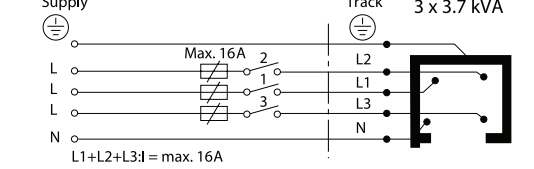

B 3-phase, 3-circuit Supply