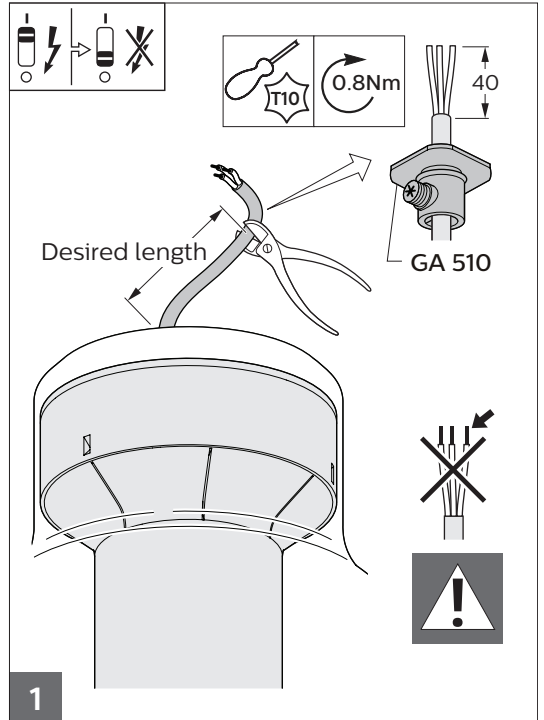

Track version assemble

GLOBAL Trac connecting diagrams.

This product is designed for GLOBAL Trac. Please contact relevant product specialist for compatibility with other track types.

A GLOBAL Trac Pro PSU GA69 230V, 6A

B 3-phase, 3-circuit Supply

C 3-phase, 3-phase Supply

- The luminaire shall be installed by a qualified electrician and wired in accordance with the latest IEE electrical regulations or the national requirements.
- This luminaire is not suitable for use as emergency lighting.
- The light source of this luminaire is not replaceable; when the light source reaches its end of life the whole luminaire shall be replaced.
- If the external flexible cable or cord of this luminaire is damaged, it shall be exclusively replaced by the manufacturer or his service agent or a similar qualified person in order to avoid a hazard.
- Clean with dry cloth.