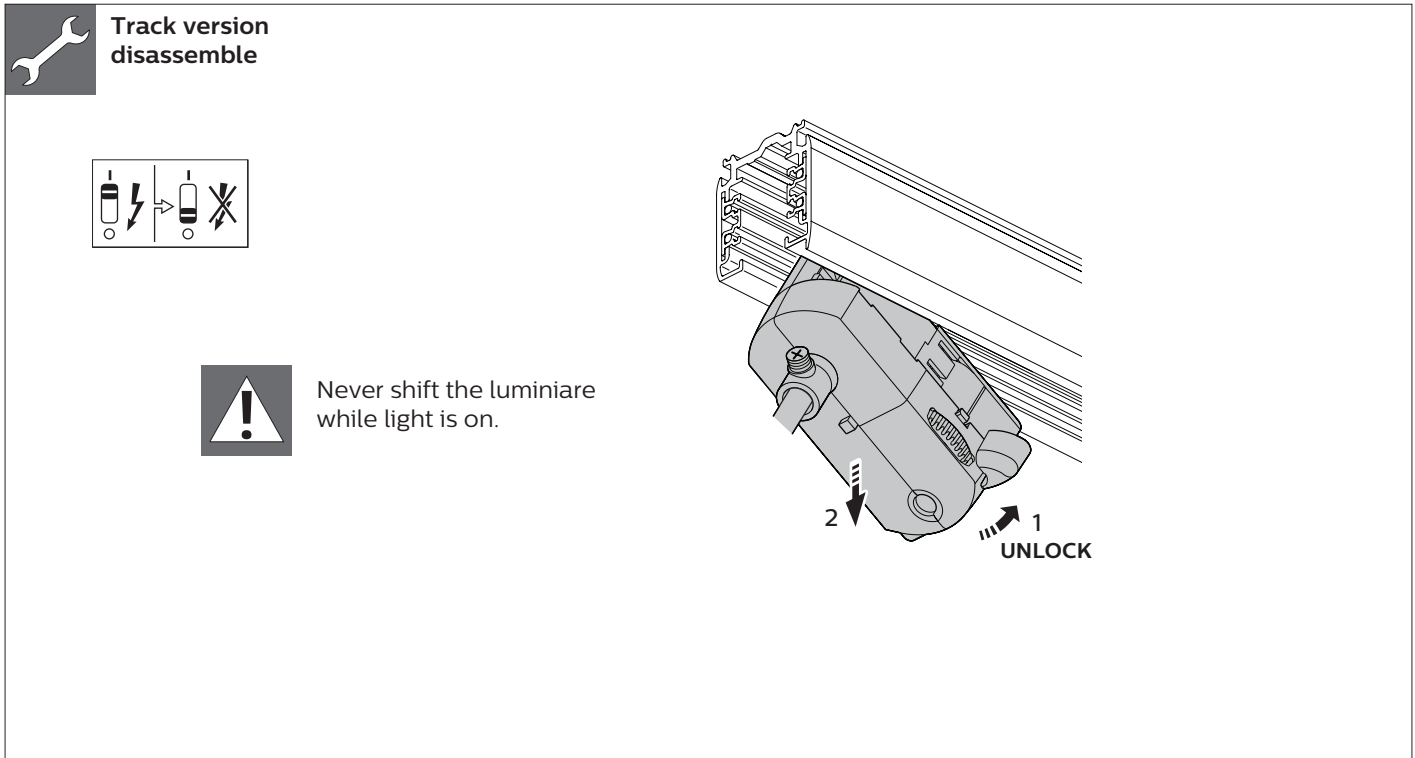

Track version assemble

GLOBAL Trac connecting diagrams.

This product is designed for GLOBAL Trac. Please contact relevant product specialist for compatibility with other track types.

A GLOBAL Trac Pro PSU GA69 230V, 6A

B 3-phase, 3-circuit Supply

C 3-phase, 3-phase Supply

- The luminaire shall be installed by a qualified electrician and wired in accordance with the latest IEE electrical regulations or the national requirements.
- This luminaire is not suitable for use as emergency lighting.
- The light source of this luminaire is not replaceable; when the light source reaches its end of life the whole luminaire shall be replaced.
- If the external flexible cable or cord of this luminaire is damaged, it shall be exclusively replaced by the manufacturer or his service agent or a similar qualified person in order to avoid a hazard.
- Clean with dry cloth.