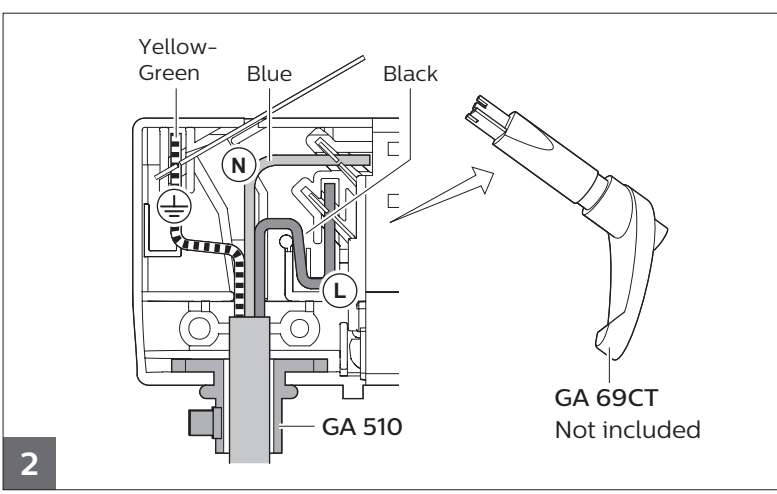

Track version assemble

GLOBAL Trac connecting diagrams.

This product is designed for GLOBAL Trac. Please contact relevant product specialist for compatibility with other track types.

A GLOBAL Trac Pro PSU GA69 230V, 6A

B 3-phase, 3-circuit Supply

C 3-phase, 3-phase Supply

- The luminaire shall be installed by a qualified electrician and wired in accordance with the latest IEE electrical regulations or the national requirements.
- This luminaire is not suitable for use as emergency lighting.
- The light source of this luminaire is not replaceable; when the light source reaches its end of life the whole luminaire shall be replaced.
- If the external flexible cable or cord of this luminaire is damaged, it shall be exclusively replaced by the manufacturer or his service agent or a similar qualified person in order to avoid a hazard.
- Clean with dry cloth.