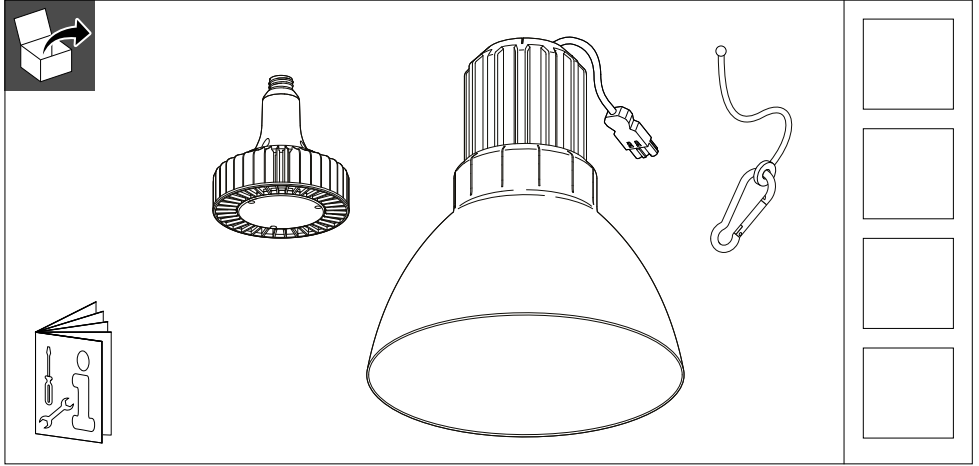

PHILIPS

TC PM Highbay Series

220V
240V

50Hz
60Hz

LIFE
L70B50
50K hrs

IK05

Max.
40 °C
Min.
0 °C

GLOW
WIRE
750 °C

IP20

	Lumen (lm)	P (W)	
TC PM LED200S/830-E40 70D CL-WH/BK/SI			
TC PM LED200S/830-E40 130D CL-WH/BK/SI	20000	160	3.5
TC PM LED200S/840-E40 70D CL-WH/BK/SI			
TC PM LED200S/840-E40 130D CL-WH/BK/SI			

 - The luminaire shall be installed by a qualified electrician and wired in accordance with the latest IEElectrical regulations or the national requirements.
 - This luminaire is not suitable for use as emergency lighting.