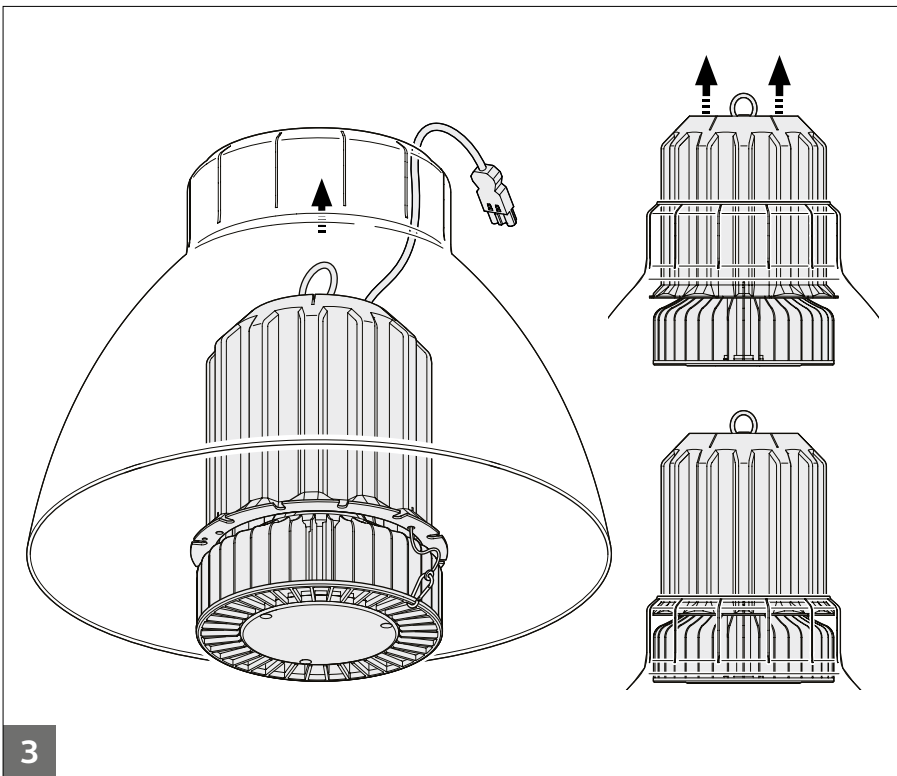

PHILIPS

TC PM Highbay Series

220V
240V

50Hz
60Hz

LIFE
L70B50
50K hrs

IK05

Max.
40 °C
Min.
0 °C

GLOW
WIRE
750 °C

IP20

	Lumen (lm)	P (W)	
TC PM LED200S/830-E40 70D CL-WH/BK/SI			
TC PM LED200S/830-E40 130D CL-WH/BK/SI	20000	160	3.5
TC PM LED200S/840-E40 70D CL-WH/BK/SI			
TC PM LED200S/840-E40 130D CL-WH/BK/SI			

 - The luminaire shall be installed by a qualified electrician and wired in accordance with the latest IEElectrical regulations or the national requirements.
 - This luminaire is not suitable for use as emergency lighting.