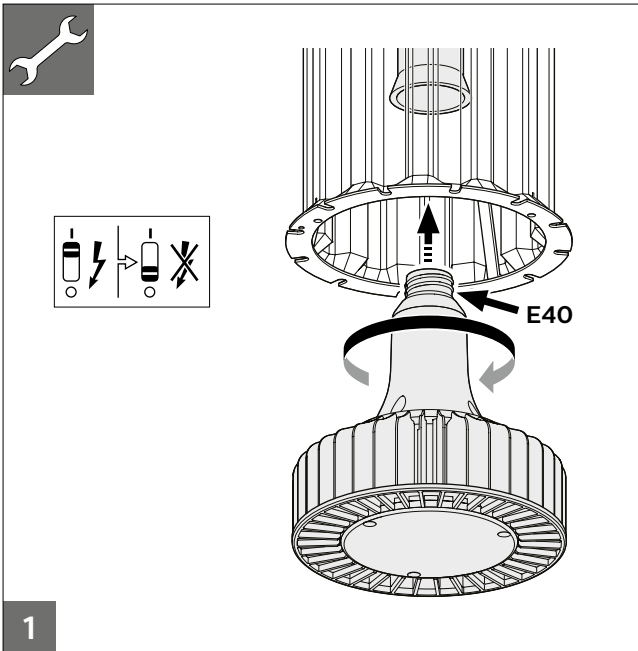

PHILIPS

TC PM Highbay Series

220V
240V

50Hz
60Hz

LIFE
L70B50
50K hrs

IK05

Max.
40 °C
Min.
0 °C

GLOW
WIRE
750 °C

IP20

	Lumen (lm)	P (W)	
TC PM LED200S/830-E40 70D CL-WH/BK/SI			
TC PM LED200S/830-E40 130D CL-WH/BK/SI	20000	160	3.5
TC PM LED200S/840-E40 70D CL-WH/BK/SI			
TC PM LED200S/840-E40 130D CL-WH/BK/SI			

 - The luminaire shall be installed by a qualified electrician and wired in accordance with the latest IEElectrical regulations or the national requirements.
 - This luminaire is not suitable for use as emergency lighting.