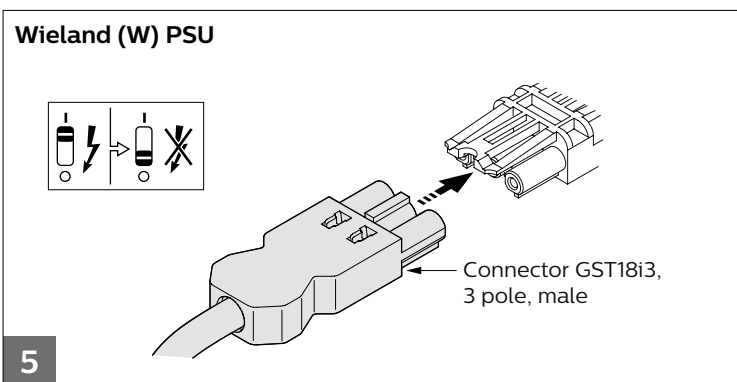

PHILIPS

TC PM Highbay Series

220V
240V

50Hz
60Hz

LIFE
L70B50
50K hrs

IK05

Max.
40 °C
Min.
0 °C

GLOW
WIRE
750 °C

IP20

	Lumen (lm)	P (W)	
TC PM LED200S/830-E40 70D CL-WH/BK/SI			
TC PM LED200S/830-E40 130D CL-WH/BK/SI	20000	160	3.5
TC PM LED200S/840-E40 70D CL-WH/BK/SI			
TC PM LED200S/840-E40 130D CL-WH/BK/SI			

 - The luminaire shall be installed by a qualified electrician and wired in accordance with the latest IEElectrical regulations or the national requirements.
 - This luminaire is not suitable for use as emergency lighting.