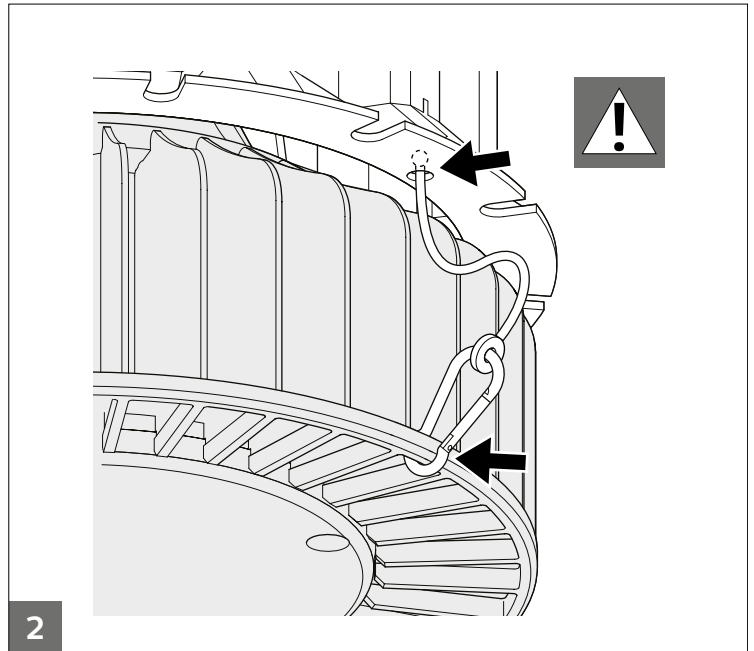

PHILIPS

TC PM Highbay Series

220V
240V

50Hz
60Hz

LIFE
L70B50
50K hrs

IK05

Max.
40 °C
Min.
0 °C

GLOW
WIRE
750 °C

IP20

	Lumen (lm)	P (W)	
TC PM LED200S/830-E40 70D CL-WH/BK/SI			
TC PM LED200S/830-E40 130D CL-WH/BK/SI	20000	160	3.5
TC PM LED200S/840-E40 70D CL-WH/BK/SI			
TC PM LED200S/840-E40 130D CL-WH/BK/SI			

 - The luminaire shall be installed by a qualified electrician and wired in accordance with the latest IEElectrical regulations or the national requirements.
 - This luminaire is not suitable for use as emergency lighting.