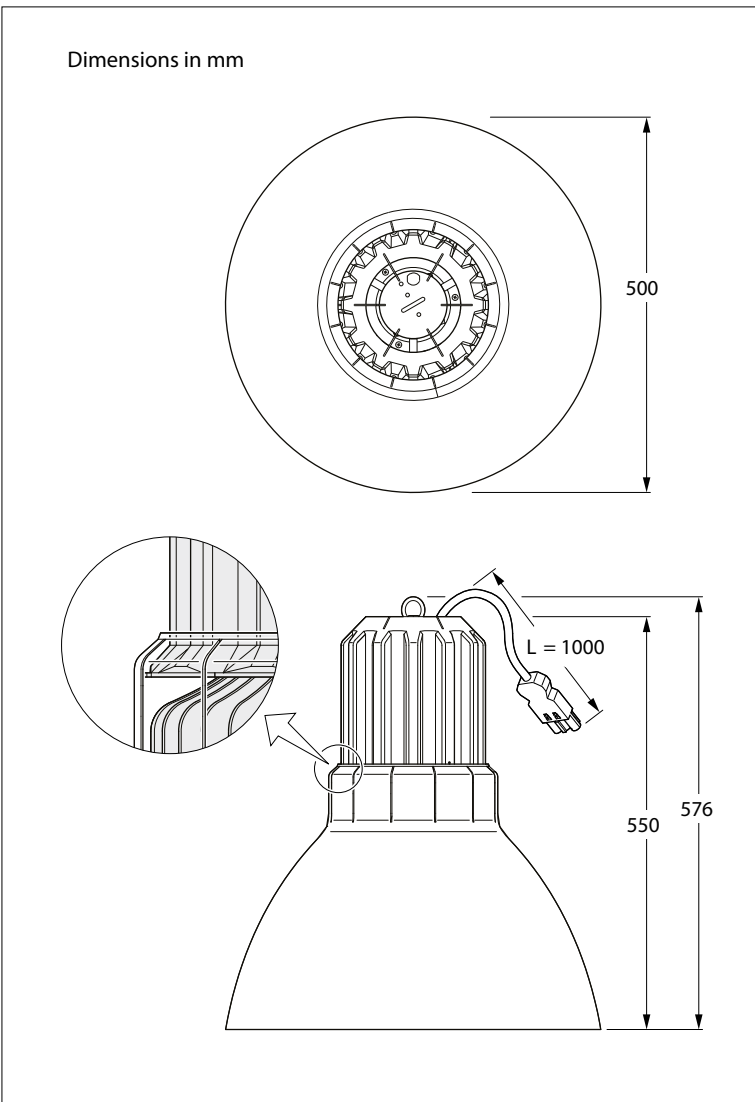

PHILIPS

TC PM Highbay Series

220V
240V

50Hz
60Hz

LIFE
L70B50
50K hrs

IK05

Max.
40 °C
Min.
0 °C

GLOW
WIRE
750 °C

IP20

	Lumen (lm)	P (W)	
TC PM LED200S/830-E40 70D CL-WH/BK/SI			
TC PM LED200S/830-E40 130D CL-WH/BK/SI	20000	160	3.5
TC PM LED200S/840-E40 70D CL-WH/BK/SI			
TC PM LED200S/840-E40 130D CL-WH/BK/SI			

 - The luminaire shall be installed by a qualified electrician and wired in accordance with the latest IEElectrical regulations or the national requirements.
 - This luminaire is not suitable for use as emergency lighting.