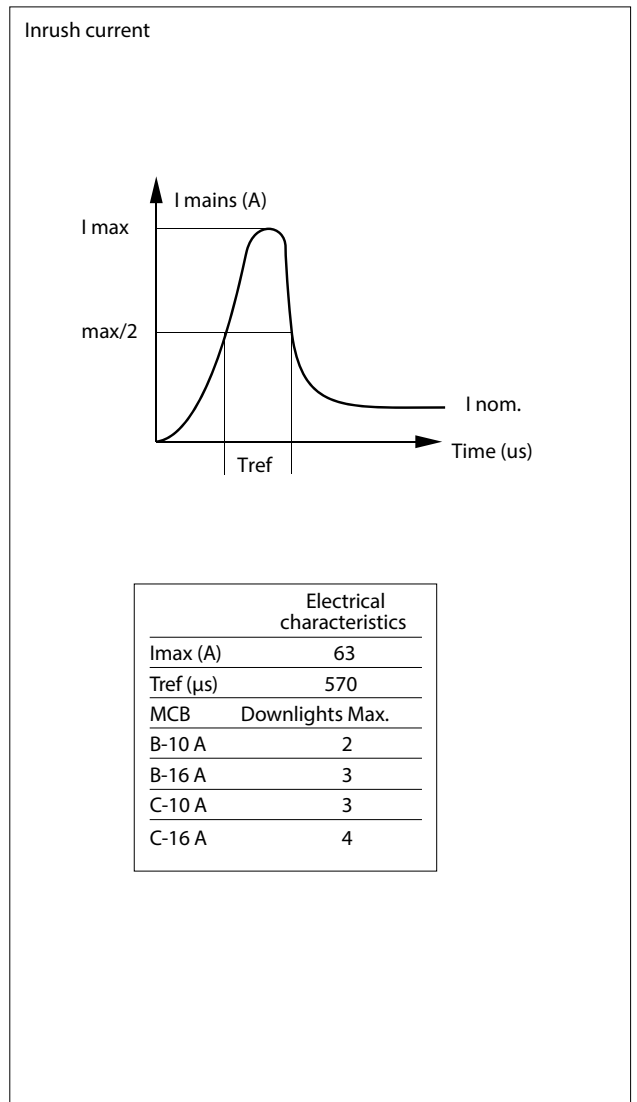

PHILIPS

TC PM Highbay Series

220V
240V

50Hz
60Hz

LIFE
L70B50
50K hrs

IK05

Max.
40 °C
Min.
0 °C

GLOW
WIRE
750 °C

IP20

	Lumen (lm)	P (W)	
TC PM LED200S/830-E40 70D CL-WH/BK/SI			
TC PM LED200S/830-E40 130D CL-WH/BK/SI	20000	160	3.5
TC PM LED200S/840-E40 70D CL-WH/BK/SI			
TC PM LED200S/840-E40 130D CL-WH/BK/SI			

 - The luminaire shall be installed by a qualified electrician and wired in accordance with the latest IEElectrical regulations or the national requirements.
 - This luminaire is not suitable for use as emergency lighting.