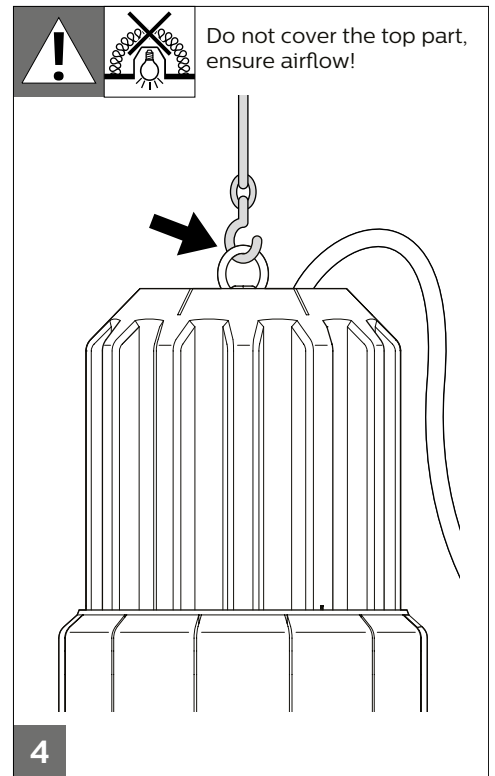

PHILIPS

TC PM Highbay Series

220V
240V

50Hz
60Hz

LIFE
L70B50
50K hrs

IK05

Max.
40 °C
Min.
0 °C

GLOW
WIRE
750 °C

IP20

	Lumen (lm)	P (W)	
TC PM LED200S/830-E40 70D CL-WH/BK/SI			
TC PM LED200S/830-E40 130D CL-WH/BK/SI	20000	160	3.5
TC PM LED200S/840-E40 70D CL-WH/BK/SI			
TC PM LED200S/840-E40 130D CL-WH/BK/SI			

 - The luminaire shall be installed by a qualified electrician and wired in accordance with the latest IEElectrical regulations or the national requirements.
 - This luminaire is not suitable for use as emergency lighting.